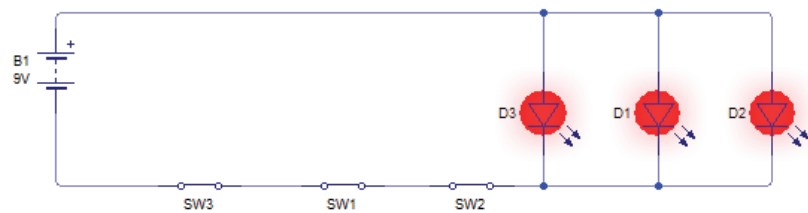

Scale: 1.5

SWINGING SWITCH

MAIN PARALELL CIRCUIT - PRESS STUDS

Main parallel LED circuit