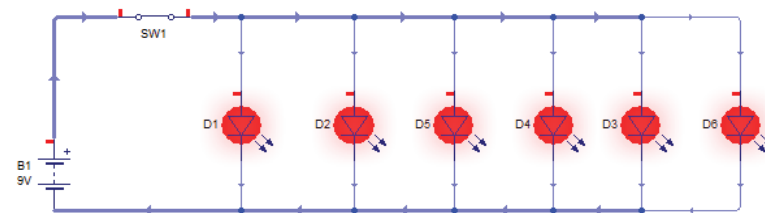

Scale: 1.5

SWINGING SWITCH

MAIN PARALELL CIRCUIT - PRESS STUDS

Main parallel LED circuit