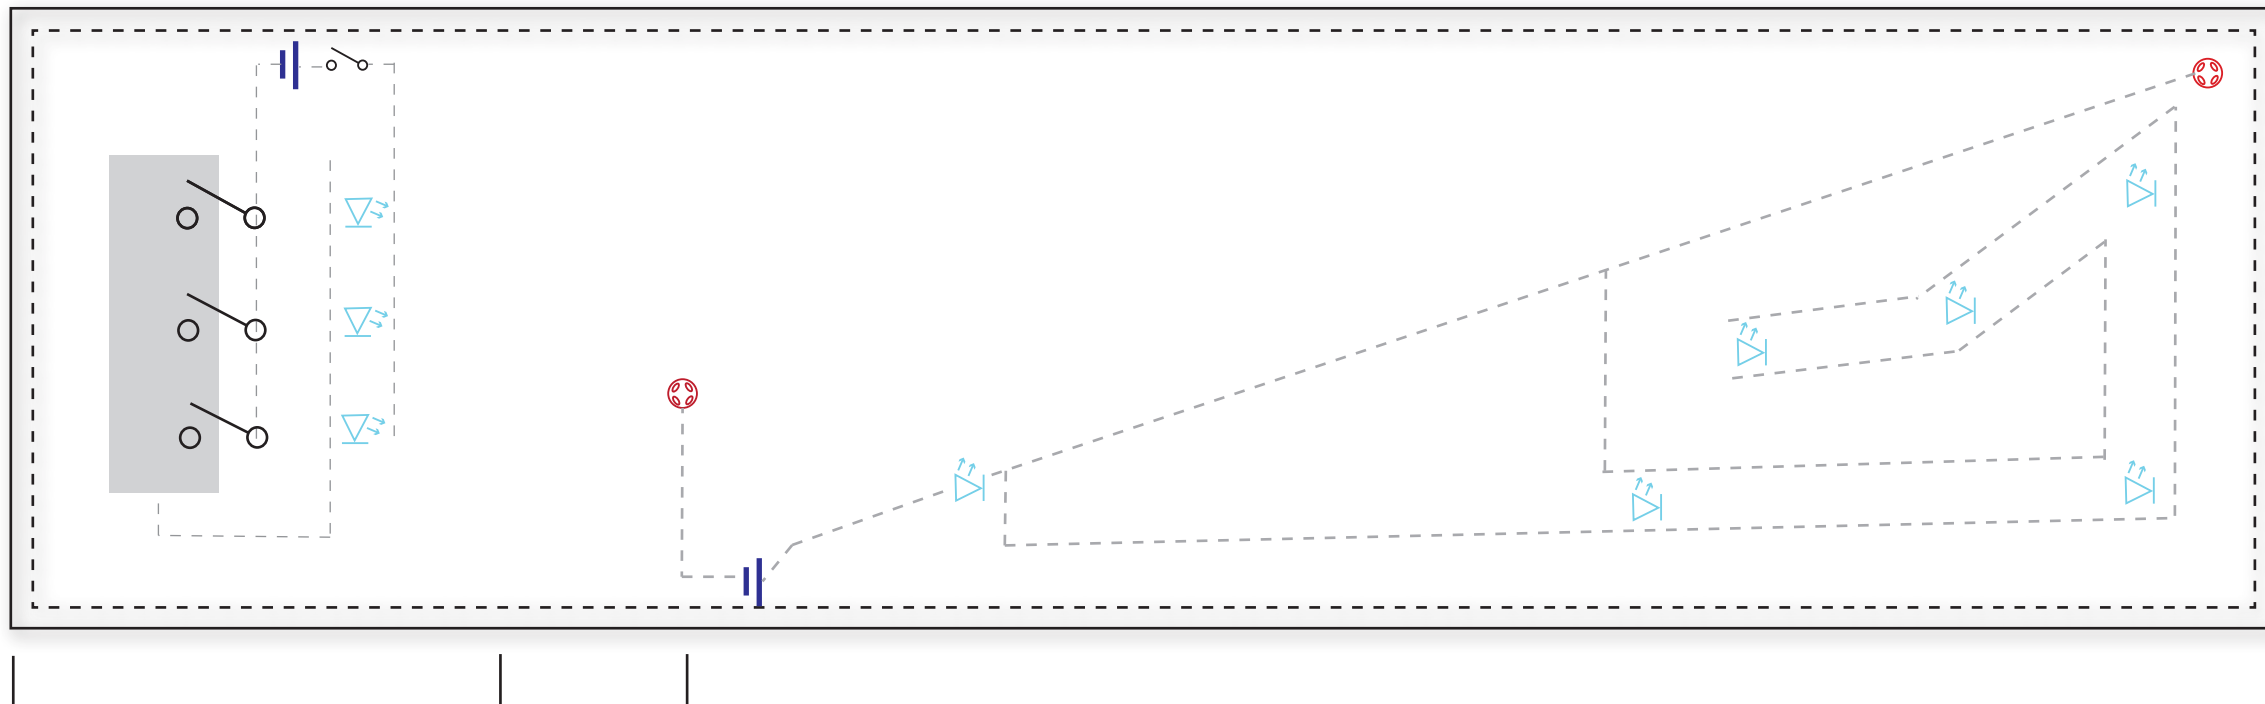

Scale: 1.5

SWINGING SWITCH

MAIN PARALELL CIRCUIT - PRESS STUDS

Main parallel LED circuit